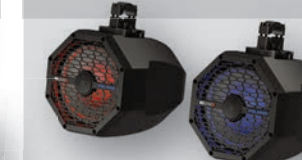

SPEAKERS

2881227 Extreme Audio Pods $599⁹⁹

HARNESSES

2882167 Rear Audio Harness $69⁹⁹

TOTAL: $1,219⁹⁹
FITS 2-AND 4-SEAT MODELS

BUSBAR HARNESS MAY BE REQUIRED, SEE ABOVE