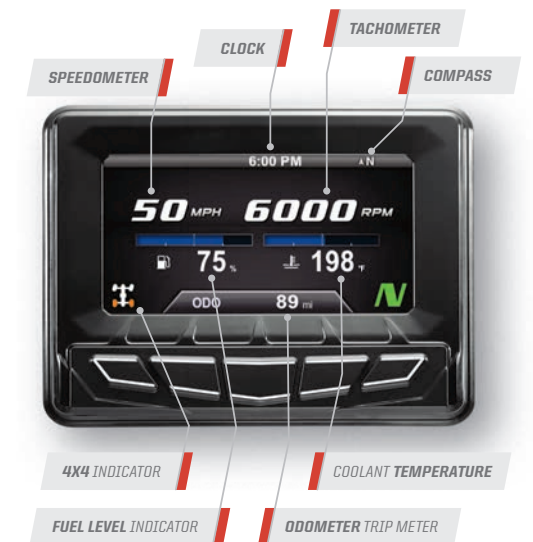

POLARIS
RIDECOMMAND[®]

REVOLUTIONIZING
THE OFF-ROAD EXPERIENCE

POLARIS[®] 4.3" INTERACTIVE DISPLAY TOP SELLER

- Backup camera (2881653) & forward camera (2882381) available (both sold separately).
- Exporting capabilities for creating tracks and Waypoints from the display to USB drive, GPS
- Connectivity offers exact location information
- Distance to a selected Waypoint shown on the map screen
- Automatic day/night screen brightness
- Bluetooth[®] connectivity for smartphone, text messages, battery life, & signal strength
- Diagnostics screen displays vehicle fault codes