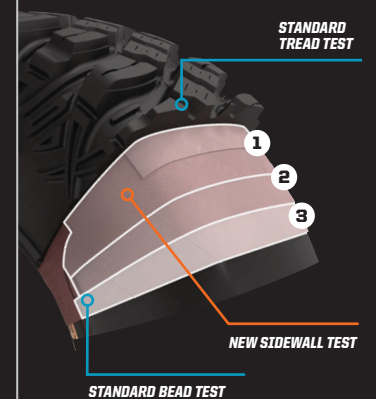

TEST AREAS

TIRE: **DUAL-THREAT**

WHEEL: **BUCKLE ACCENT**

3,000 MILE RATED

Pile on the miles with Pro Armor® tires. Every tire is designed and constructed with longevity in mind. With ratings of 4,828 kilometers and beyond, you are assured long life and performance.

KNOW YOUR TIRES

DIMENSIONS
28" x 9" R14

TIRE HEIGHT | TIRE WIDTH | WHEEL DIAMETER

TREAD DEPTH
A deeper tread means more grip and cleaner performance

WEIGHT
A lighter tire makes for improved vehicle performance

PLY RATING
Indicates the overall load capability of the tire

SIDEWALL BELTS
Sidewall belts increase your resistance to sidewall punctures

LOAD RATING
Tires with higher load ratings can handle more weight

PADDLE DEPTH
Increases grip and performance in the sand