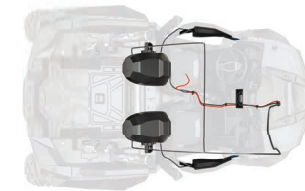

HEAD UNIT

2883113 Radial Bluetooth® Remote $129⁹⁹