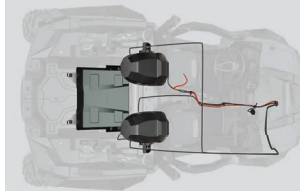

2-SEAT TOTAL: \$1,529⁹⁹
4-SEAT TOTAL: \$1,929⁹⁹

BUSBAR HARNESS MAY BE REQUIRED, SEE OPPOSITE PAGE

HEAD UNIT

2881988 Dash Radio \$349⁹⁹

SPEAKERS

2881227 Extreme Audio Pods \$799⁹⁹
 2882063 12" Subwoofer \$599⁹⁹