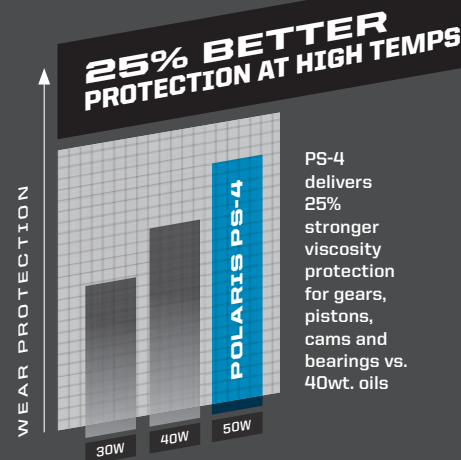

PS-4 delivers 25% stronger viscosity protection for gears, pistons, cams and bearings vs. 40wt. oils

WHY VISCOSITY MATTERS: Polaris® engines are designed to operate using oils rated at a specific viscosity. Viscosity is the measure of an oil's resistance to flow and shear and a way to gauge an oil's "film strength", which is a critical component in preserving engine life when an oil is subject to high heat or heavy loads.

ENGINEERED TO MAXIMIZE THE LIFE OF YOUR RIDE

All Polaris® fluids—from anti-freeze to brake fluid—are developed for your vehicle. Trust the only fluids perfectly engineered for your needs.

AGL

A proprietary blend of additives designed to optimize Polaris® ORV transmission life. Extreme pressure additives protect gears, drive chain, and bearings from scoring and wear. Unlike typical gear case oils, AGL's unique viscosity range allows instant flow and film protection in extreme cold or high heat environments

- » 1 QT. • 2878068
- » 2.5 GAL. • 2878070
- » 1 GAL. • 2878069
- » 55 GAL. • 2879594