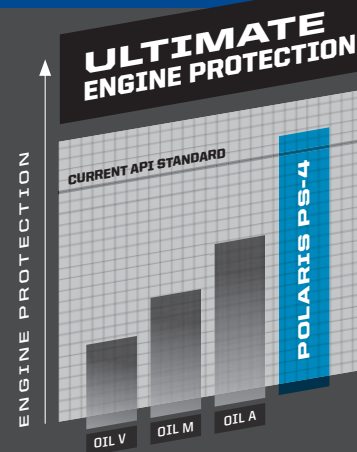

POLARIS® PS-4 VS THE COMPETITION

Polaris® PS-4 oils exceed the latest industry protection standard as set by the API, while the competition uses standards from years ago. Our proprietary additives clean and protect critical engine parts under high operating temperatures.