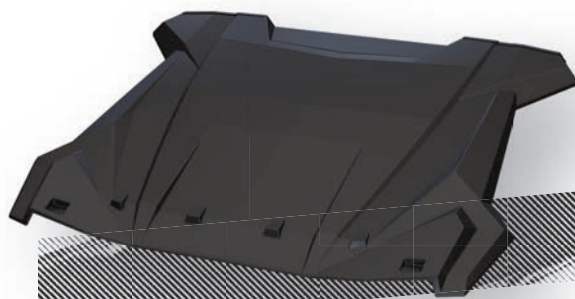

ROOFS

EVERY POLARIS® ROOF IS ENGINEERED IN TANDEM WITH YOUR RZR®

to guarantee the best fit, finish and style in the industry. A roof is essential for keeping the elements at bay while you ride your favorite trails in comfort.

POLY

LOCK & RIDE

POLY SPORT ROOF TOP SELLER

- Rigid injection-molded design to eliminate warping in high-heat conditions
- Integrated mounting locations for lighting
- Rugged, textured polyethylene construction for impact and abrasion resistance
- Aggressive styling to match the RZR® design

GRAPHIC SPORT ROOF

- Weighs only 11 lbs (30% lighter than aluminum)
- Easy installation
- Won't bend or break upon impact with debris or other obstacles
- Sun roof lets some sunlight through while keeping you shaded from the heat

ALUMINUM

ALUMINUM ROOF TOP SELLER

- Give your RZR® a sharp look with this brushed aluminum roof
- Strong and durable 5051 aluminum construction for long-lasting, reliable protection
- Seals to the vehicle frame for the best protection and great integration with other RZR® accessories

CANVAS

CANVAS ROOF

- Durable, heavyweight 23 oz. polyester canvas construction
- Mold-resistant and UV-stable to resist fading for long-lasting performance
- Installs quickly and easily with provided straps

2-SEAT