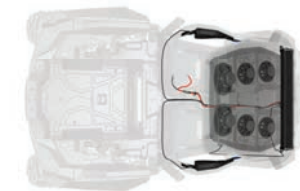

HEAD UNIT

2882064	S4 Audio Roof	$999⁹⁹
2882065	S8 Audio Roof	$1,499⁹⁹
2882066	S10 Audio Roof	$1,999⁹⁹