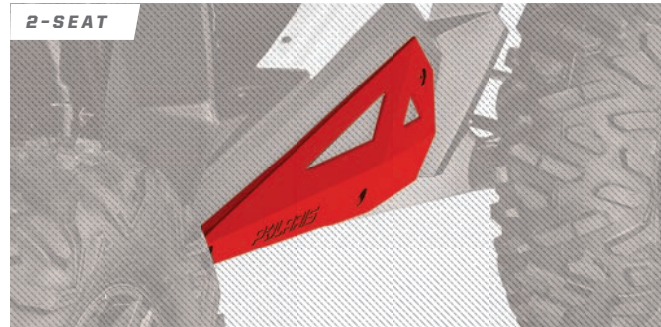

PROTECT YOUR RIDE

TOUGH 3/8" THICK DESIGN WITHSTANDS THE TOUGHEST IMPACTS

HMW FRONT A-ARM GUARDS

- » 2879454 • $199⁹⁹
  XP 1000/TURBO '14-18, XP 4 1000/TURBO '14-18
- » 2880274 • $199⁹⁹
  S 1000 '16-18, 4 900 '15-18, S 900 '15-18, 900 XC 15-17
- » 2880170 • $199⁹⁹
  900 '15-18

HMW REAR TRAILING ARM GUARDS

- » 2879496 • $229⁹⁹
  XP 1000/TURBO '14-18, XP 4 1000/TURBO '14-18

WHEN PUSHING LIMITS in punishing off-road environments, keep your RZR® protected from harsh hits and damage with an added layer of protection and peace of mind.

CUSTOM CONTOURED FOR A PERFECT FIT TO RETAIN MAXIMUM GROUND CLEARANCE

HMW SKID PLATE

- » 2-SEAT • 2880290 • $499⁹⁹
  900 XC '15-17, S 900 '15-18, 900 '15-18, 4 900 '15-18, S 1000 '16-18
- » 2-SEAT • 2881615 • $499⁹⁹
  XP 1000/TURBO '14-18
- » 4-SEAT • 2880291 • $749⁹⁹
  4 900 '15-18
- » 4-SEAT • 2881725 • $749⁹⁹
  XP 4 1000/TURBO '14-18

REAR A-ARM GUARDS

- » 2880171 • $199⁹⁹
  900 XC '15-17, S 900 '15-18, 4 900 '15-18, S 1000 '16-18
- » 2880172 • $199⁹⁹
  900 '14-18

LOW PROFILE ROCK SLIDERS - STEEL

- Plate steel construction, durable powdercoat finish
- Easy installation with expanded anchor mount

LOW PROFILE: NO LOSS IN GROUND CLEARANCE