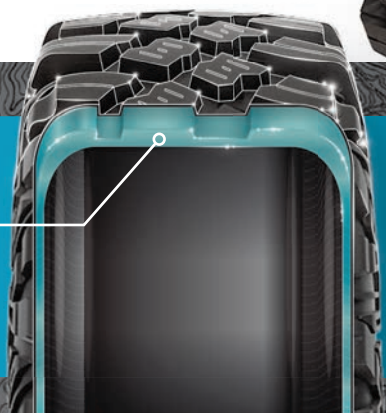

RACE

ROCK

PRO ARMOR® CRAWLER XR

FEATURES

Wanna race? This tire grips it all from the trail to the rocks

15" 32" x 10" R15 • FRONT/REAR
5416114 • $239⁹⁹

14" 28" x 10" R14 • FRONT/REAR
5415536 • $189⁹⁹

- Square block profile for even surface contact
- A tougher durometer than the XG to take on the toughest the trail has to offer

TREAD PATTERN

TREAD DEPTH	TIRE WEIGHT	PLY RATING	SIDEWALL BELTS	LOAD RATING
28" R14	32 lbs	8	3	1,140 lbs
32" R15	39 lbs			1,390 lbs

WHEEL SIZES

↑
14"
↓

↑
15"
↓

PRO ARMOR® CRAWLER XG

FEATURES

Big or small, these tires crawl them all

NEW **15"** 30" x 10" R15 • FRONT/REAR
5416397 • $224⁹⁹

14" 32" x 10" R14 • FRONT/REAR
5416113 • $239⁹⁹

NEW **15"** 28" x 10" R15 • FRONT/REAR
5416346 • $194⁹⁹

14" 30" x 10" R14 • FRONT/REAR
5415616 • $219⁹⁹

- A soft, sticky compound makes this tire ideal for both rock crawling and desert running
- 8-ply, triple-belted ballistic sidewalls resist punctures

TREAD PATTERN

TREAD DEPTH	TIRE WEIGHT	PLY RATING	SIDEWALL BELTS	LOAD RATING
28" R15	32 lbs	8	3	1,140 lbs
30" R14	39 lbs			1,280 lbs
30" R15	40 lbs			1,280 lbs
32" R14	41 lbs			1,420 lbs

WHEEL SIZES

↑
14"
↓

↑
15"
↓

SHORT LUG, SINGLE DUROMETER

Smaller lug height and single durometer gives this high-speed tire added rigidity and lateral stability when cornering. Its unique lug design excels in hard-packed, fast terrain.

TALL LUG, DUAL-DUROMETER

With its taller lug height and dual-durometer construction, this tire has the perfect balance between high-speed performance, durability and flex in order to grip slick rock.