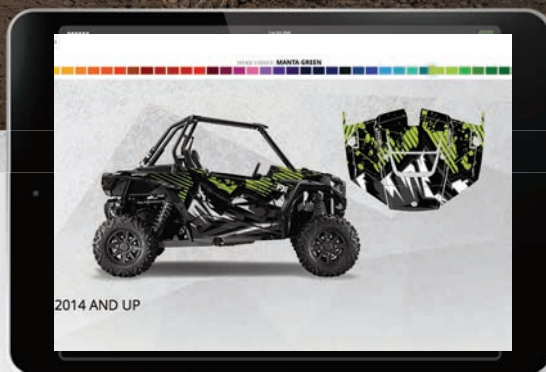

UPPER DOOR NETS

» 2881654 • \$399⁹⁹
 XP 1000/TURBO '14-18, 900 XC '15-17, S 900 '15-18, S 1000 '16-18. Does not fit 50"

WRAPS

A CUSTOM WRAP IS THE PERFECT WAY TO EXPRESS YOUR PERSONALITY. From a mild finish that compliments the lines of your machine to a wild graphic scheme that allows you to stand out, Polaris® gives you the ability to make your RZR® completely your own, through UTVFX Graphics and its WrapR Online graphics app.