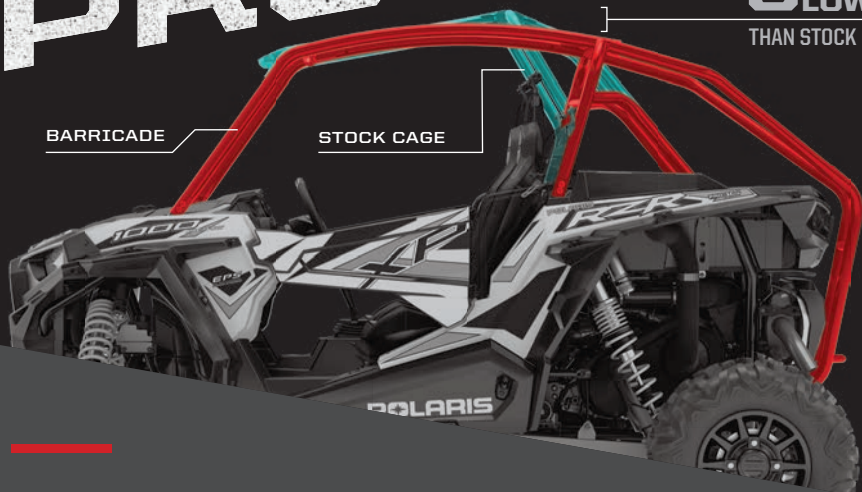

3" LOWER
THAN STOCK CAGE

NO MODIFICATIONS NEEDED FOR INSTALLATION. Add a custom look that sets you apart from the crowd. This custom cage offers all the safety standards and accessory mounting locations you need, but with a completely new look for your RZR®. Add even more customization with a rear plate and a roof.