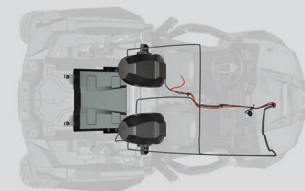

HEAD UNIT

2883113 Radial Bluetooth® Remote $129⁹⁹