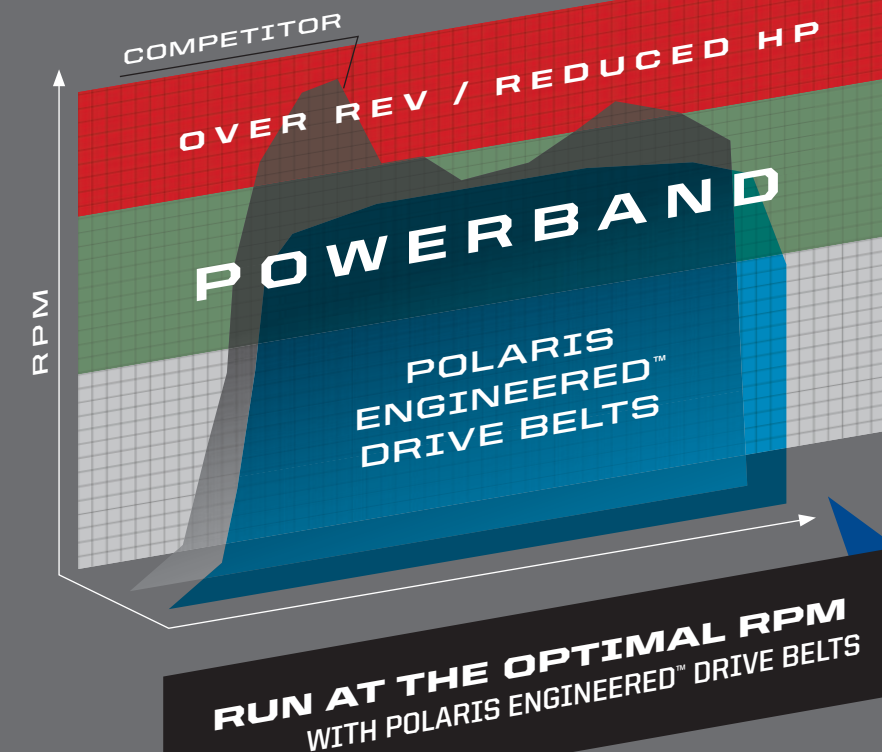

OUR INVESTMENT

We average **20,000** miles of field testing and **thousands of dyno hours** on each engine to ensure the Polaris® drive belt on your machine gives you peak performance with each and every ride.