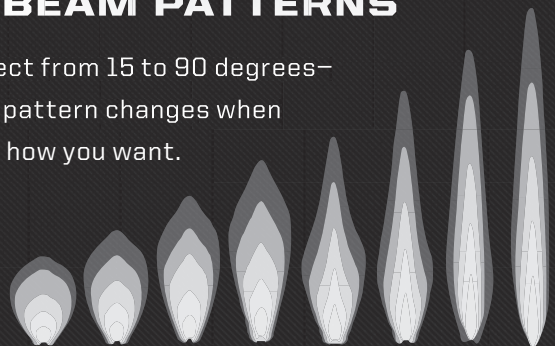

D-SERIES PRO **NEW**

These lights produce extremely high output while consuming very little power. The compact size and shape allow the D-Series LED Light to fit almost anywhere and be used for virtually any lighting application.

SR-SERIES PRO **NEW**

These single-row LED Light Bars provide a sleek, powerful, low-profile lighting solution that measures less than 2" tall. The SR-Series is designed to project light at extreme distances while consuming very little power. Available in a wide range of lengths and configurations.

8 BEAM PATTERNS

Select from 15 to 90 degrees—the pattern changes when and how you want.

BEAM ADAPTS TO ANY SITUATION

MATCH YOUR STYLE

Choose from any color in the spectrum to reflect your style or current mood.