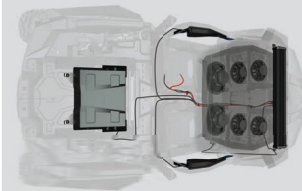

HEAD UNIT

2882064	S4 Audio Roof	$999⁹⁹
2882065	S8 Audio Roof	$1,499⁹⁹
2882066	S10 Audio Roof	$1,999⁹⁹