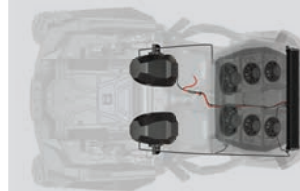

SPEAKERS

2882063	12" Subwoofer	\$599 ⁹⁹
---------	---------------	---------------------

HARNESSES

No additional harnesses required

S4 ROOF TOTAL	\$1,599⁹⁹
S8 ROOF TOTAL	\$2,099⁹⁹
S10 ROOF TOTAL	\$2,599⁹⁹

BUSBAR HARNESS MAY BE REQUIRED, SEE ABOVE