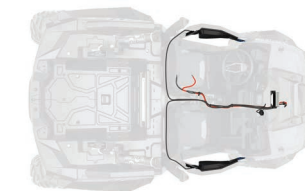

HEAD UNIT

2883113 Radial Bluetooth® Remote $129⁹⁹