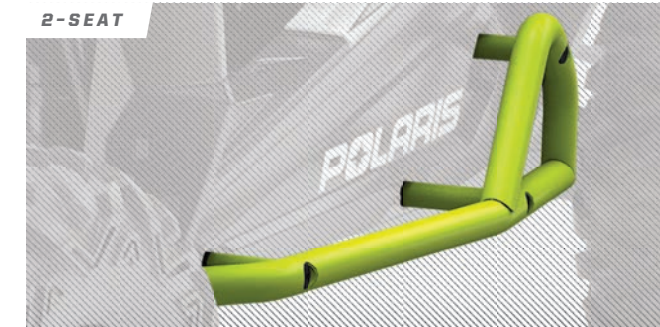

1 3/4" DIAMETER STEEL TUBE CONSTRUCTION