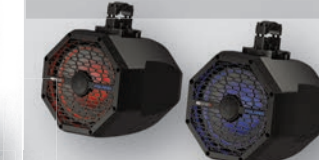

HARNESSES

2882167 Rear Audio Harness \$69⁹⁹

2-SEAT TOTAL: \$1,559⁹⁹
4-SEAT TOTAL: \$1,959⁹⁹

BUSBAR HARNESS MAY BE REQUIRED, SEE ABOVE

HEAD UNIT

2883113 Radial Bluetooth® Remote \$129⁹⁹

SPEAKERS

2881227 Extreme Audio Pods \$799⁹⁹