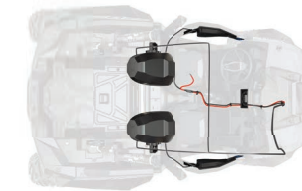

HEAD UNIT

2881988 Dash Radio $349⁹⁹