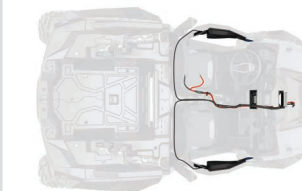

HEAD UNIT

2881988 Dash Radio $349⁹⁹