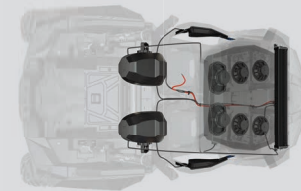

S4 ROOF TOTAL	\$2,489⁹⁹
S8 ROOF TOTAL	\$2,989⁹⁹
S10 ROOF TOTAL	\$3,489⁹⁹

BUSBAR HARNESS MAY BE REQUIRED, SEE OPPOSITE PAGE

HEAD UNIT

2882064	S4 Audio Roof	\$999 ⁹⁹
2882065	S8 Audio Roof	\$1,499 ⁹⁹
2882066	S10 Audio Roof	\$1,999 ⁹⁹