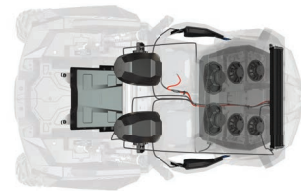

HEAD UNIT

2882064	S4 Audio Roof	$999⁹⁹
2882065	S8 Audio Roof	$1,499⁹⁹
2882066	S10 Audio Roof	$1,999⁹⁹