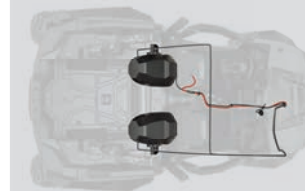

HEAD UNIT

2883113 Radial Bluetooth® Remote $129⁹⁹