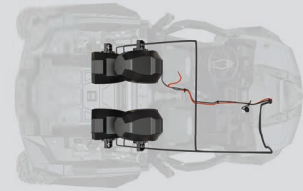

HEAD UNIT

2883113 Radial Bluetooth® Remote $129⁹⁹