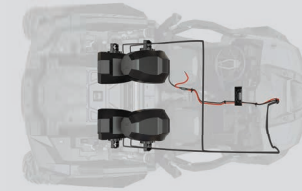

HEAD UNIT

2881988 Dash Radio $349⁹⁹