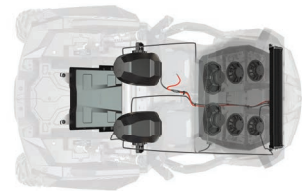

HEAD UNIT

2882064	S4 Audio Roof	$999⁹⁹
2882065	S8 Audio Roof	$1,499⁹⁹
2882066	S10 Audio Roof	$1,999⁹⁹