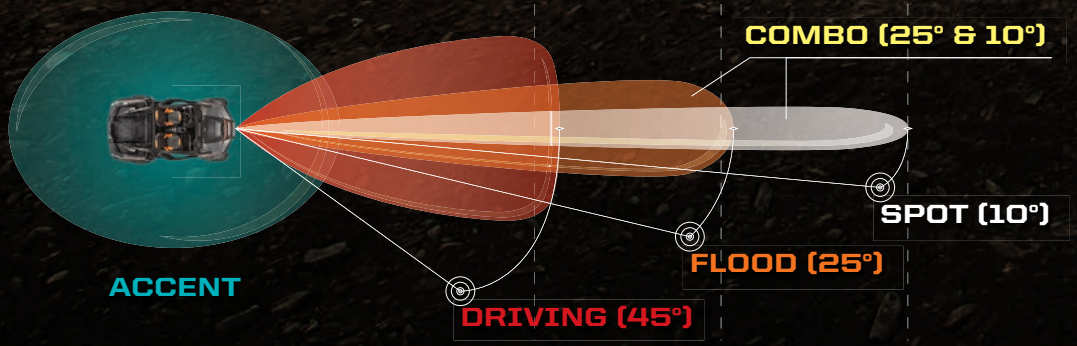

STEP 1 CHOOSE SCENARIO/ANGLE

STEP 2 CHOOSE OPTIC TYPES

ACCENT	DRIVING (45°)	FLOOD (25°)	COMBO (25°/10°)	SPOT (10°)
P. 16-17	P. 12	P. 12-15	P. 12-15	P. 12-15

STEP 3 CHOOSE HARNESSSES

- 1 LED LIGHT ON 1 SWITCH
  - » LED HARNESS • 2879859 • $49⁹⁹
- 2 LED LIGHTS ON 1 SWITCH
  - Ideal for attaching two lights to bumper or roof
  - » LED LIGHT HARNESS 2879859 • $49⁹⁹
  - » Y-HARNESS 2879860 • $14⁹⁹