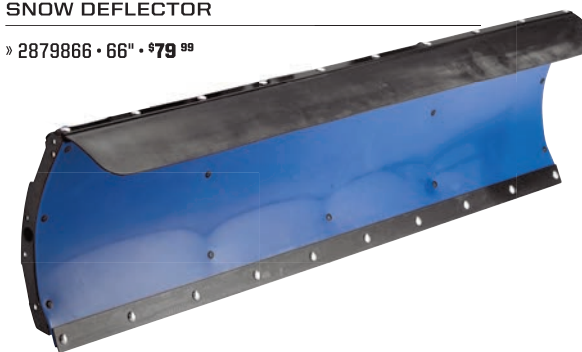

PLOW ACCESSORIES

PLOW BLADE SNOW DEFLECTOR

» 2879866 • 66" • $79⁹⁹

STANDARD WEAR BAR

» 2879867 • 66" • $49⁹⁹

HD WEAR BAR

» 2879868 • 66" • $99⁹⁹