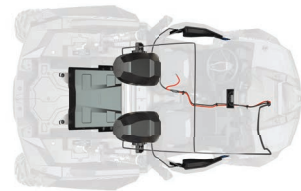

HEAD UNIT

2881988 Dash Radio $349⁹⁹