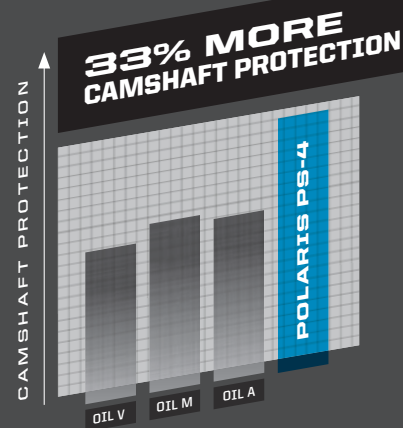

When tested against competitive oils, camshaft bearing races and lobes exhibit less wear when protected by Polaris® PS-4 oil.