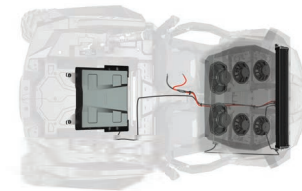

S4 ROOF TOTAL	\$2,489⁹⁹
S8 ROOF TOTAL	\$2,459⁹⁹
S10 ROOF TOTAL	\$3,459⁹⁹

BUSBAR HARNESS MAY BE REQUIRED, SEE OPPOSITE PAGE

HEAD UNIT

2882064	S4 Audio Roof	\$999 ⁹⁹
2882065	S8 Audio Roof	\$1,499 ⁹⁹
2882066	S10 Audio Roof	\$1,999 ⁹⁹