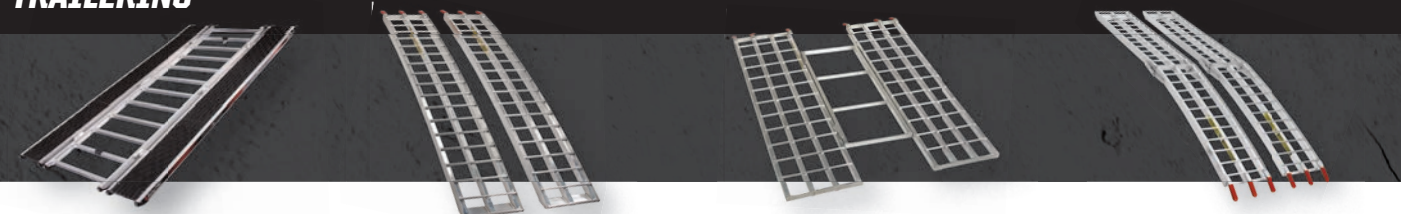

TRAILERING

RampPro BY CALIBER®

- Designed for ATVs and UTVs up to 50" wide
- Integrated grip glides for ultimate traction
- Sides fold for compact transportation
- » 52" x 90" • 2883005 • **$399**⁹⁹

ALUMINUM ARCHED LOADING RAMPS

- » 2,000 LBS CAPACITY • 76" x 12" 2875384 • **$209**⁹⁹
- » 3,000 LBS CAPACITY • 88" x 12" 2875386 • **$339**⁹⁹

LIGHTWEIGHT TRI-FOLD RAMPS

- Ramp folds up for transport
- Capacity for up to 1,500 lbs (680.7 kg)
- Safety straps included
- » 72" x 51" • 2875385 • **$229**⁹⁹
- » 82" x 51" • 2875860 • **$269**⁹⁹

FOLDING ALUMINUM ARCHED RAMPS

- Ramp folds up for transport
- Capacity up to 1,500 lbs (680.7 kg)
- Safety straps included
- » 88" x 12" • 2875387 • **$279**⁹⁹

RECEIVER HITCH

- » 2" RECEIVER • 2875320 • **$39**⁹⁹
- » FRONT HITCH RECEIVER • 2878846 • **$119**⁹⁹

TRAILER BALL 3/4" SHANK

- » 17/8" • 2877602 • **$11**⁹⁹
- » 2" • 2877603 • **$11**⁹⁹

TIE-DOWN RATCHET STRAPS

- 1 1/2" shock-strap ratchet with safety strap
- » 2859047-01 • RED • **$19**⁹⁹
- » 2859047-02 • BLACK • **$19**⁹⁹

RZR® COVERS

- » 2880327 • **$299**⁹⁹
- » 2880325 • **$299**⁹⁹
- » 2879373 • **$299**⁹⁹
- » 2879407-067 • **$299**⁹⁹

XP 1000