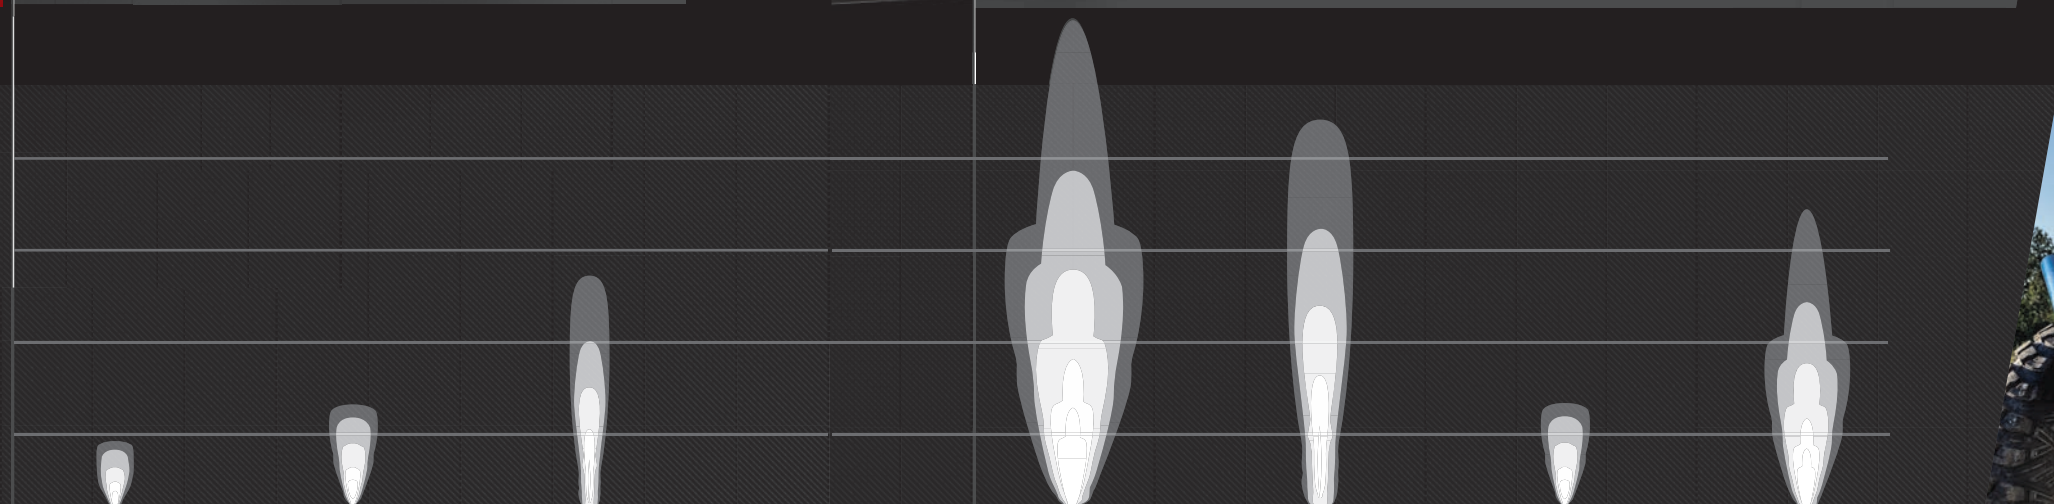

8 BEAM PATTERNS

Select from 15 to 90 degrees—the pattern changes when and how you want.