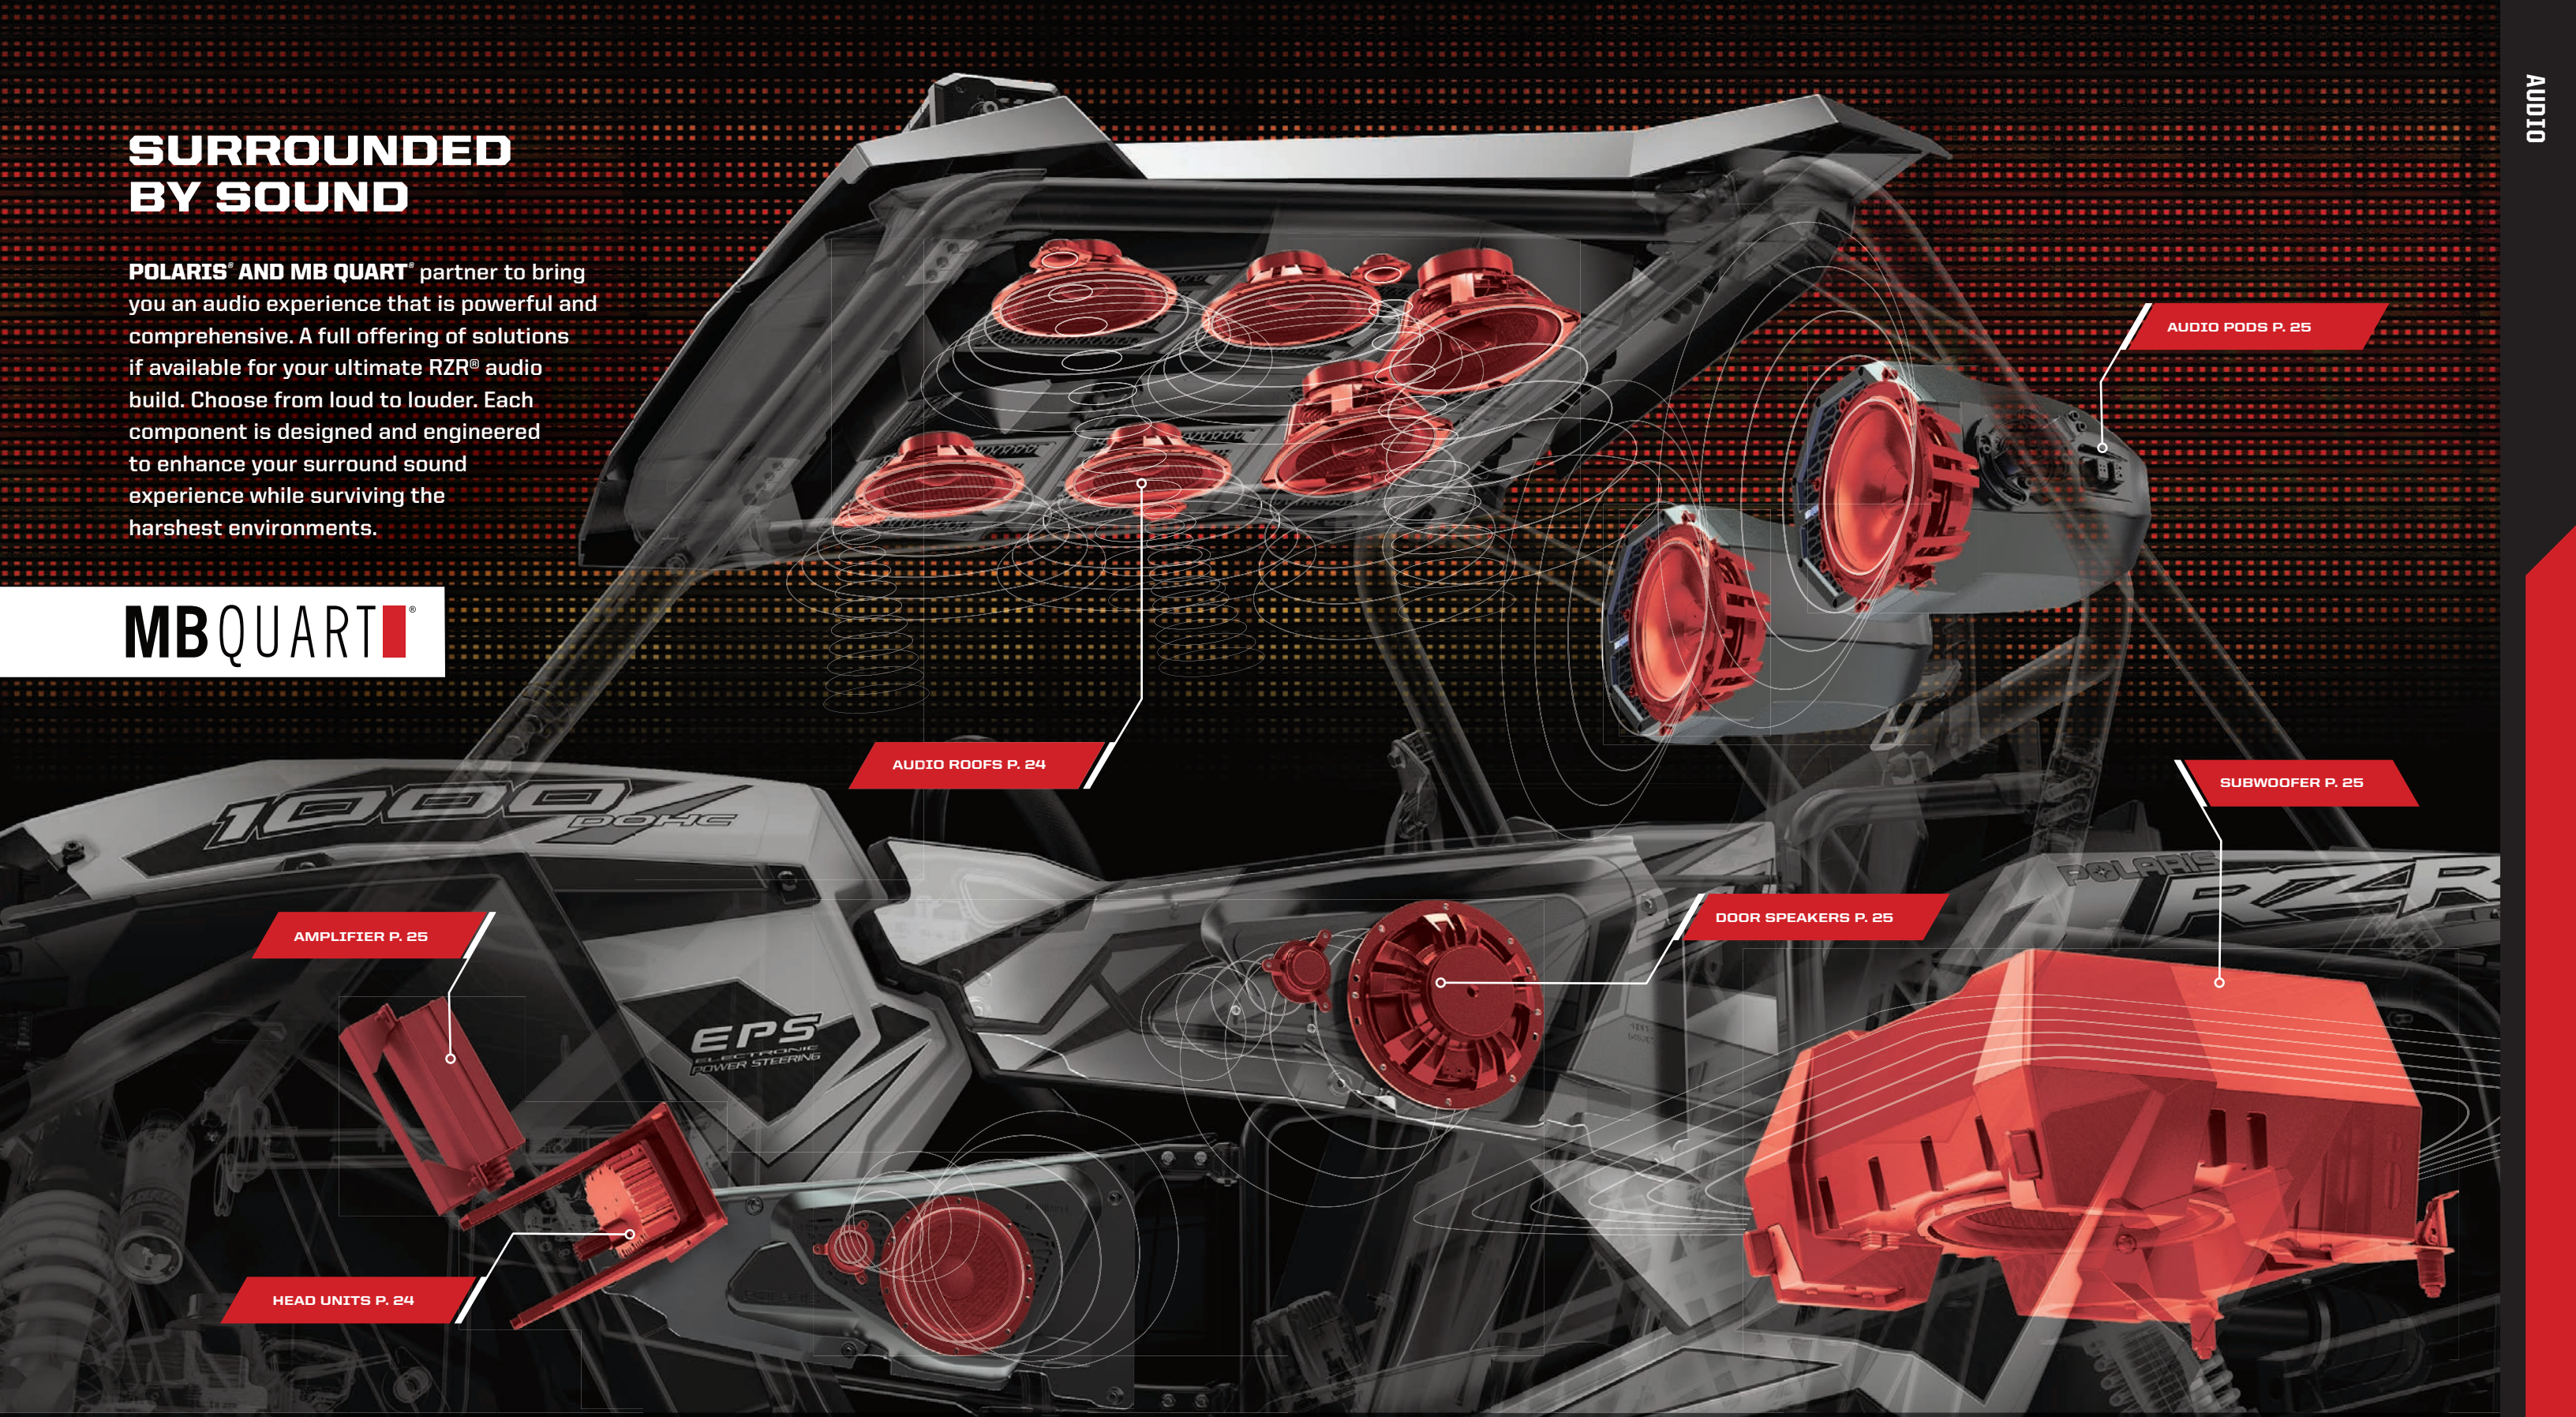

RAIN

SNOW

MUD

SAND

SURROUNDED BY SOUND

POLARIS® AND MB QUART® partner to bring you an audio experience that is powerful and comprehensive. A full offering of solutions if available for your ultimate RZR® audio build. Choose from loud to louder. Each component is designed and engineered to enhance your surround sound experience while surviving the harshest environments.