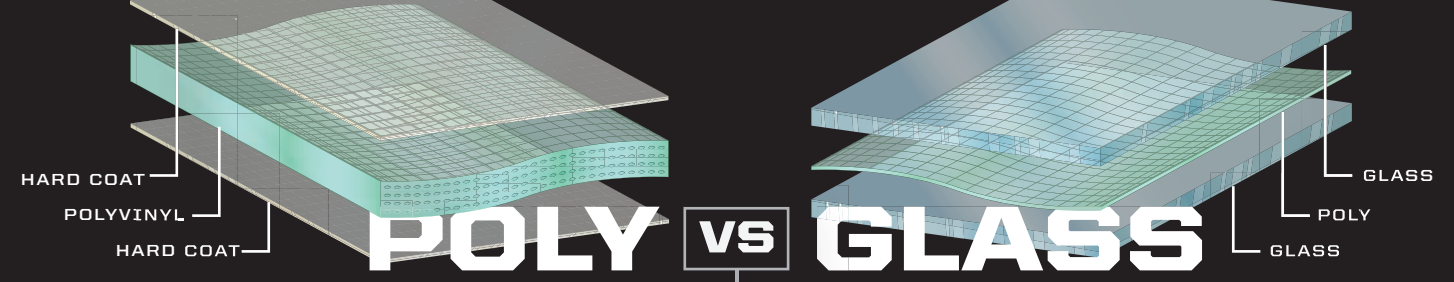

WINDSHIELDS

POLY VS **GLASS**

Lightweight and flexible material is **IMPACT-RESISTANT**, providing long-term value and protection. Guarantees a **TIGHT SEAL** to keep out rain and dust. **HARD COAT** provides **30x** more scratch resistance than regular poly.

Superior **OPTICAL CLARITY** for a clear view. Laminated safety glass **PROTECTS FROM SCRATCHES** and provides automotive-level visibility.