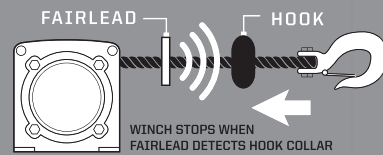

VISIT POLARIS.COM/HARNESSE_GUIDE FOR REQUIRED WIRING KITS.

AUTO-STOP TECHNOLOGY

I-1 HD HEAVY DUTY SERIES 3500 LB. WINCH

50' OF 7/32" HIGH-STRENGTH STEEL CABLE

POLARIS® HD 3500 LB WINCH

TOP SELLER

- 1 year warranty
 - Integrated design with quick-connect power—installs in minutes
 - Fully sealed motor, contactor, and drivetrain
 - 50' of high-strength steel cable
- » 2881671 • \$449⁹⁹
- ALL XP 1000 '14-18, ALL TURBO EPS '16-18, 1000 S EPS '16-18, ALL 900 '15-18