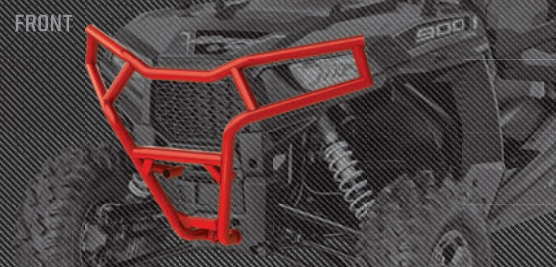

DELUXE BUMPERS TOP SELLER

PERFECT FOR: **MAXIMUM PROTECTION, INTEGRATED MOUNTING POINTS**

FRONT
1 1/2" DIAMETER STEEL TUBE CONSTRUCTION