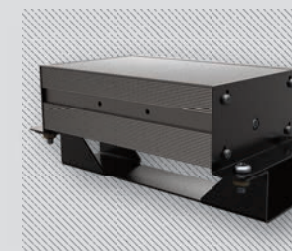

AUDIO AMPLIFIER

- This amplifier is a 200-watt TDA-based full-range Class D amplifier with fixed connections for power, ground and turn-on and Delphi connectors for door speakers

» 2882122 • $159⁹⁹
XP 4 1000/TURBO '14-18, XP 1000/TURBO '14-18, 900 XC '15-17, S 900 '15-18, 900 '15-18, 4 900 '15-18, S 1000 '16-18