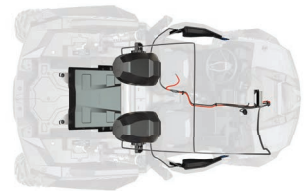

HEAD UNIT

2883113 Radial Bluetooth® Remote $129⁹⁹