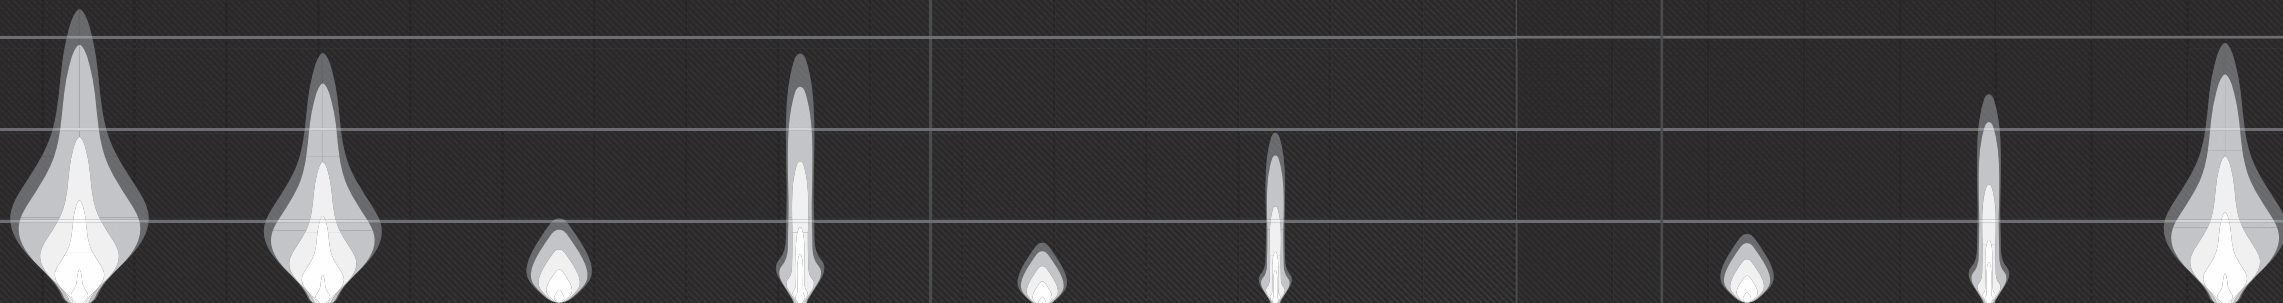

SR-SERIES PRO **NEW**

These single-row LED Light Bars provide a sleek, powerful, low-profile lighting solution that measures less than 2" tall. The SR-Series is designed to project light at extreme distances while consuming very little power. Available in a wide range of lengths and configurations.

DUAL-ROW LED LIGHT BARS

For the most spread and the farthest illumination downrange, Pro Armor® Dual-Row Light Bars are easy to mount and perform beyond expectations. Choose from several lengths and configurations.

CUBE LIGHTS

Small and powerful, these cube lights can be mounted in strategic locations for added lighting.

SINGLE-ROW LED LIGHT BARS

Powerful and compact, these low-profile light bars look sleek and let you light up the night. Choose from several lengths and configurations to extend your ride.