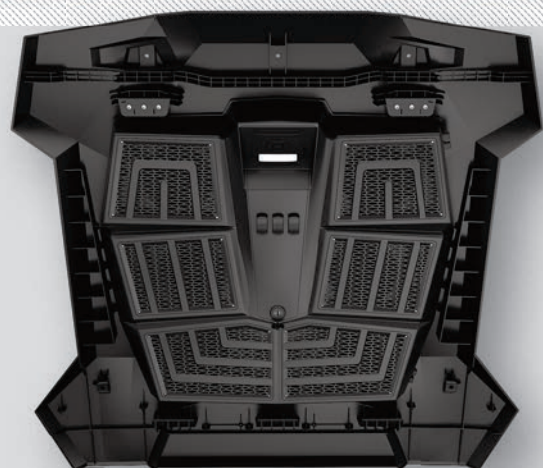

HEAD UNITS + SPEAKERS

These solutions get you well on your way to hitting the trails with your favorite tunes. Each feature head-units, allowing you to control audio delivery. Both audio roofs and sound bars are all-in-one solutions that can serve as the base of an expanded system with more speakers.

SPEAKERS

Build your dream audio system. From a simple setup with only door speakers, to complex system with door speakers, audio pods and a subwoofer—BUILD IT YOUR WAY.

AUDIO ROOFS

Add a Premium Audio Roof to your RZR® and get an all-in-one solution for your sound. Easy to install and integrate into your build, this roof comes complete with an LED push-button stereo and high-efficiency 6.5" coaxial speakers for unbeatable sound.