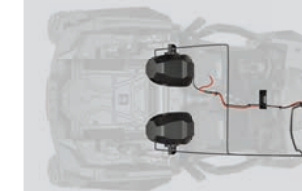

2-SEAT TOTAL: \$1,799⁹⁹
4-SEAT TOTAL: \$2,199⁹⁹

BUSBAR HARNESS MAY BE REQUIRED, SEE ABOVE

HEAD UNIT

2881988 Dash Radio \$349⁹⁹

SPEAKERS

2881227 Extreme Audio Pods \$599⁹⁹

HARNESSES

2882167 Rear Audio Harness \$69⁹⁹